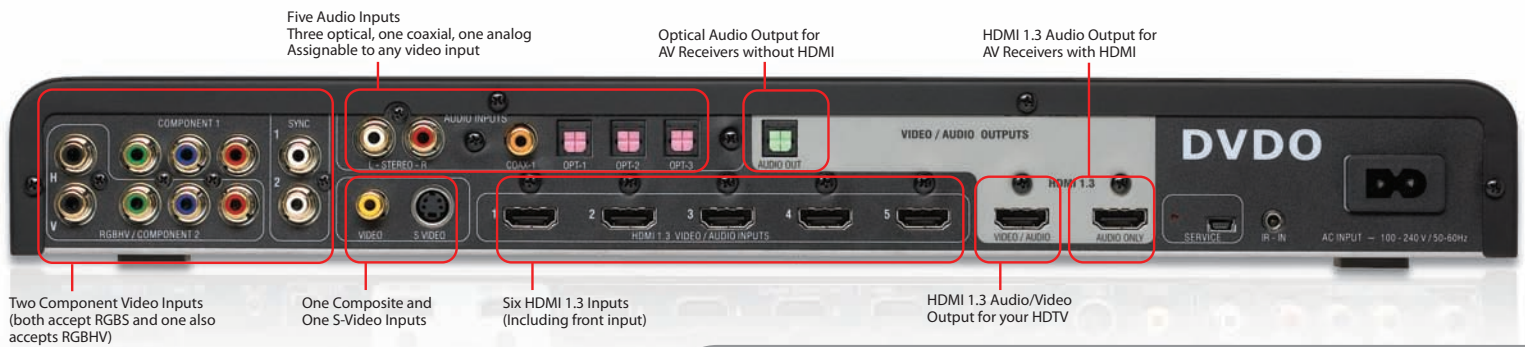

Pushing one device button automatically makes all setting changes using Auto Priority feature.

Back-lit Universal Remote Control simplifies system and cleans off coffee table

Advanced Connectivity

Six HDMI 1.3 Audio/Video Inputs, including one on the front panel for Game Consoles, Digital Cameras, Camcorders, or any other device with HDMI

Four Analog Video Inputs, including two Component Inputs, one S-Video and one Composite Video

Five Separate audio inputs that can be assigned to any of the video inputs, including three Optical Digital, one Coaxial Digital, and one Stereo Analog input

No more black bars

Tired of those “black bars” on your HDTV? EDGE allows you to choose how you want the image to fill the screen with separate horizontal and vertical zoom controls.

Lipsync

Video processing causes the video to be delayed. At the same time if the audio is not delayed you will experience an AV Lipsync issue. Precision AV LipSync™ automatically puts the correct delay on the audio so that the audio and incoming video signal are perfectly in sync. Some signals, like cable and satellite, inherently have a lipsync problem and for those sources EDGE has up to 200 milliseconds of user-adjustable audio delay.

Included backlit universal remote

877.382.EDGE
sales@DVDO.com
www.DVDO.COM/EDGE

EDGE101

Technical Specifications

Ten Video Inputs

- One Composite (NTSC/PAL/SECAM)
- One S-Video (NTSC/PAL/SECAM)
- One Component (YPbPr or RGB/S) processes 480i/p-60, 576i/p-50, 720p-50/60, 1080i-50/60, 1080p-60
- One Component/RGBHV (YPbPr/RGBS/RGBHV) processes 480i/p60, 576i/p-50, 720p-50/60, 1080i-50/60, 1080p-60, VGA/SVGA/XGA/SXGA@60Hz
- Six HDMI 1.3 processes 480i/p-60, 576 i/p-50, 720p-50/60, 1080i-50/60, 1080p-24/50/60, VGA/SVGA/XGA/SXGA@60Hz