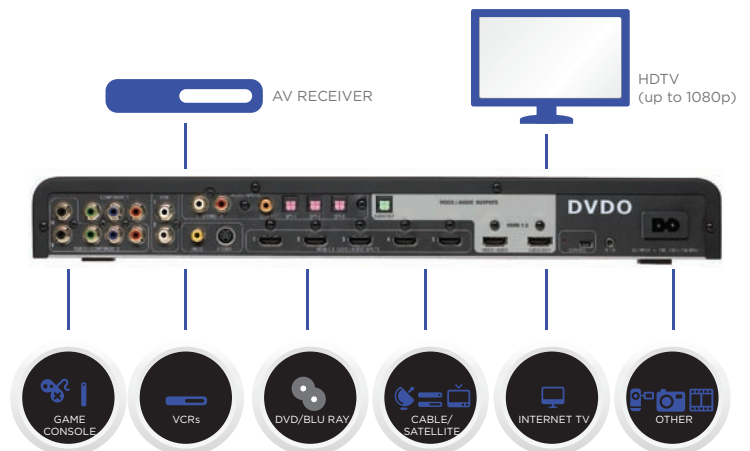

Pushing one device button automatically makes all setting changes using Auto Priority feature.

Back-lit Universal Remote Control simplifies system and cleans off coffee table

Advanced Connectivity

Six HDMI 1.3 Audio/Video Inputs, including one on the front panel for Game Consoles, Digital Cameras, Camcorders, or any other device with HDMI

Four Analog Video Inputs, including two Component Inputs, one S-Video and one Composite Video

Five Separate audio inputs that can be assigned to any of the video inputs, including three Optical Digital, one Coaxial Digital, and one Stereo Analog input

No more black bars

Tired of those “black bars” on your HDTV? EDGE allows you to choose how you want the image to fill the screen with separate horizontal and vertical zoom controls.

Lipsync

Video processing causes the video to be delayed. At the same time if the audio is not delayed you will experience an AV Lipsync issue. Precision AV LipSync™ automatically puts the correct delay on the audio so that the audio and incoming video signal are perfectly in sync. Some signals, like cable and satellite, inherently have a lipsync problem and for those sources EDGE has up to 200 milliseconds of user-adjustable audio delay.

Universal Remote Control

EDGE comes with a backlit pre-programmed and learning remote that can control up to seven devices, in addition to EDGE. The remote has a luxurious “soft-touch” finish that feels good in your hand. Direct access codes for aspect ratio control, including Zoom, and input switching are also included.