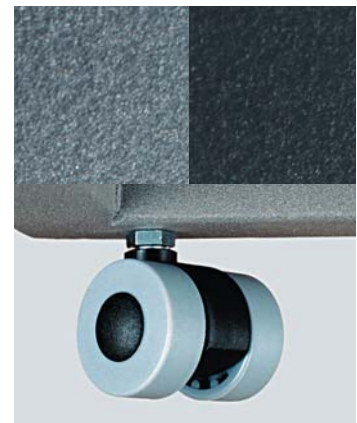

Rollenfüße Casters

Als Zubehör erhältlich
Available as accessories